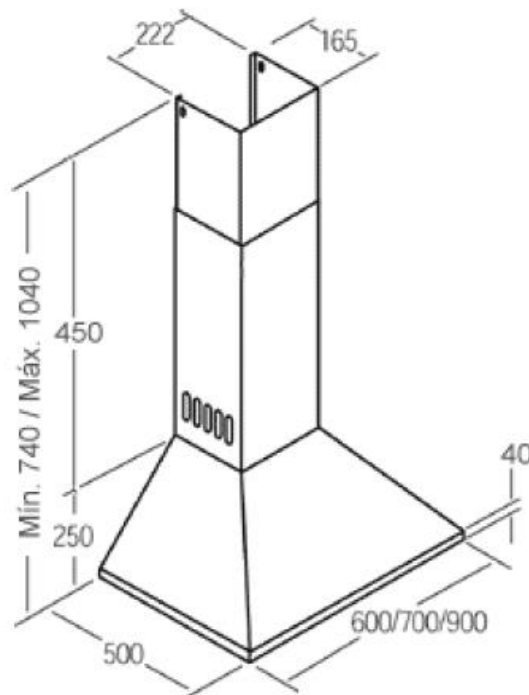

SPECIFICATION SHEET - appliances

BRAND:		Product Photo:
ORIGIN:	SPAIN	
SERIES:	V900	
PRODUCT DESCRIPTION:	Decorative Wall hood inox • mechanical push button control • 3 speeds, K7 Plus x 95W motor • 420 m3/h maximum extraction capacity • 2 x 40w halogen lamps	
MODEL No.	0206.3302	
FINISH/COLOUR:	Finish stainless steel	
DIMENSIONS:	900 x 500mm	
OPTIONAL MATCHING PARTS:		

Technical Informations:

Voltage: 220V / 50~60 Hz

Power:

Phase: single+grounding

REMINDER:

Do not use cleaners containing abrasive cleansers, ammonia, bleach, acids, waxes, alcohol, solvents or other products not recommended for chrome.

All information is for reference only, installation shall always be based on the actual product delivered.