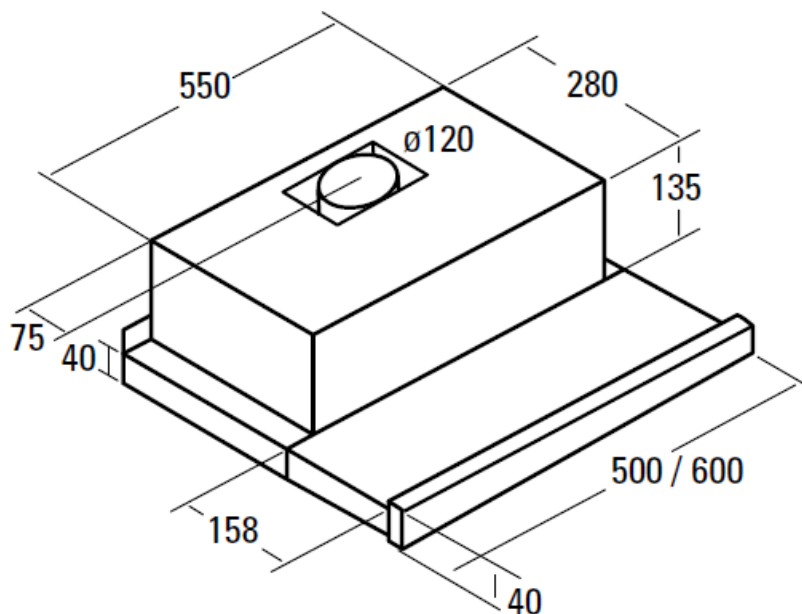

SPECIFICATION SHEET - appliances

BRAND:		Product Photo:
ORIGIN:	SPAIN	
SERIES:	TF5260X	
PRODUCT DESCRIPTION:	Traditional hood inox • with pull out mechanical push button control • 320m³/h maximum extraction capacity • 3 speeds, 2 x 90w motor • 2 x 40w lighting	
MODEL No.	0203.4310	
FINISH/COLOUR:	Finish stainless steel	
DIMENSIONS:	600 x 438mm	
OPTIONAL MATCHING PARTS:		

Technical Informations:

Voltage: 220V / 50~60 Hz

Power:

Phase: single+grounding

REMINDER:

Do not use cleaners containing abrasive cleansers, ammonia, bleach, acids, waxes, alcohol, solvents or other products not recommended for chrome.

All information is for reference only, installation shall always be based on the actual product delivered.