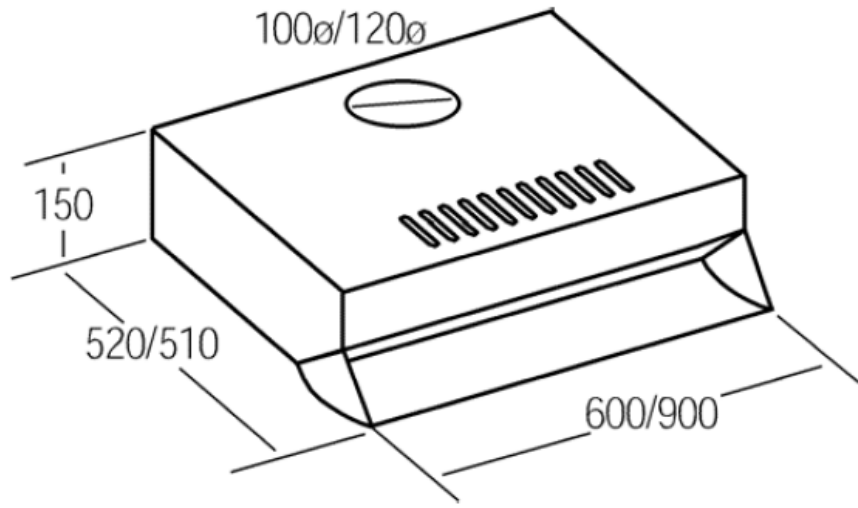

SPECIFICATION SHEET - appliances

BRAND:		Product Photo:
ORIGIN:	SPAIN	
SERIES:	F2290	
PRODUCT DESCRIPTION:	Traditional hood inox • 2 x 40w lighting • 2 motors, 270m3/h maximum extraction capacity • 3 speeds, shielded motor system	
MODEL No.	0201.4347	
FINISH/COLOUR:	Finish stainless steel	
DIMENSIONS:	510 x 900mm	
OPTIONAL MATCHING PARTS:		

Technical Informations:
Voltage: 220V / 50~60 Hz
Power:
Phase: single+grounding

REMINDER: Do not use cleaners containing abrasive cleansers, ammonia, bleach, acids, waxes, alcohol, solvents or other products not recommended for chrome.
All information is for reference only, installation shall always be based on the actual product delivered.