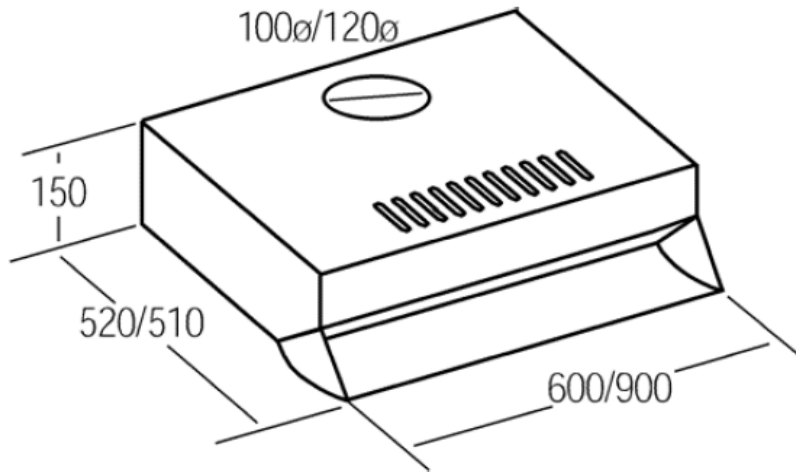

SPECIFICATION SHEET - appliances

BRAND:		Product Photo:
ORIGIN:	SPAIN	
SERIES:	F2260	
PRODUCT DESCRIPTION:	Traditional hood inox • 2 x 40w lighting • 2 motors, 270m3/h maximum extraction capacity • 3 speeds, shielded motor system	
MODEL No.	0201.3347	
FINISH/COLOUR:	Finish stainless steel	
DIMENSIONS:	520 x 600mm	
OPTIONAL MATCHING PARTS:		

Technical Informations:

Voltage: 220V / 50~60 Hz
Power:
Phase: single+grounding

REMINDER:

Do not use cleaners containing abrasive cleansers, ammonia, bleach, acids, waxes, alcohol, solvents or other products not recommended for chrome.

All information is for reference only, installation shall always be based on the actual product delivered.